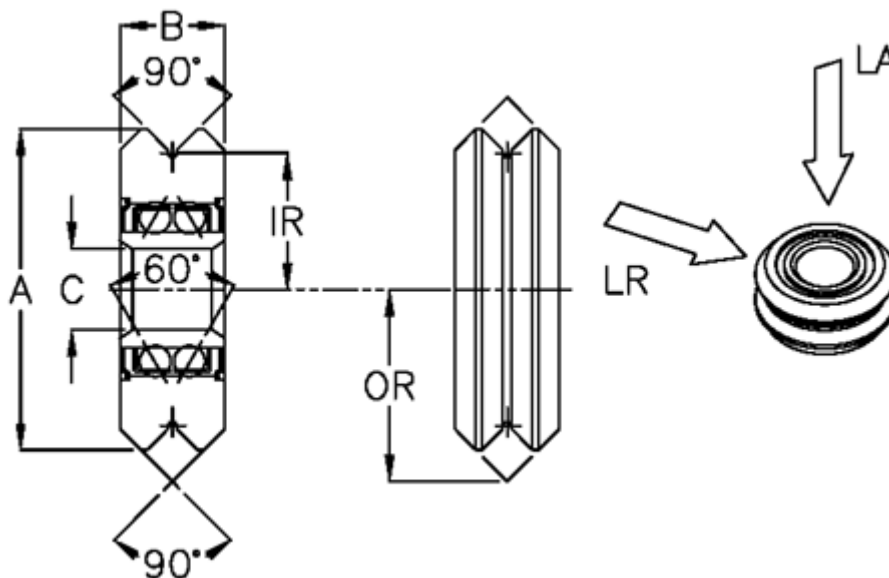

Article number: 05543

Description: Guide wheel W3SSX

Measures

Diameter A	= 45.80
Hole size C	= 12.00
Internal radius IR	= 19.05
Outer radius OR	= 27.00
Width B	= 15.88